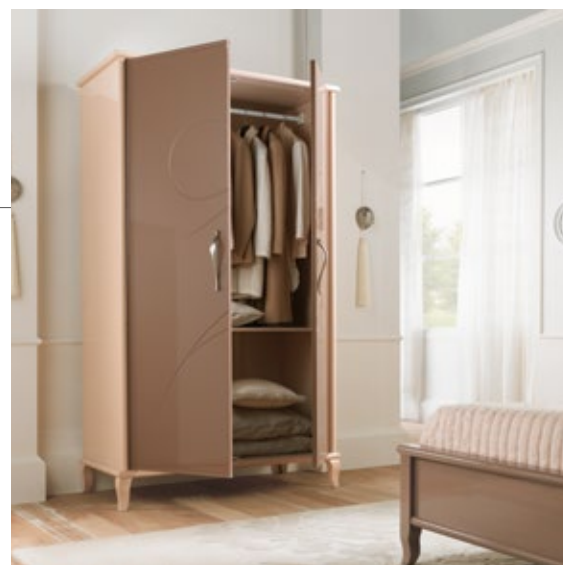

ART.3244/A

Cornice rotonda
Round frame
Ø 99 P.3

**ART.3245/A**

Armadio 2 a smontabile cass. a richiesta
 2-door wardrobe, knockdown, with chest of drawers on request
 L.122 / P.62 / H.220

**ART.2108/A**

Comodino bombato 2 c
 Bombé bedside table with 2 drawers
 L.50 / P.30 / H.60